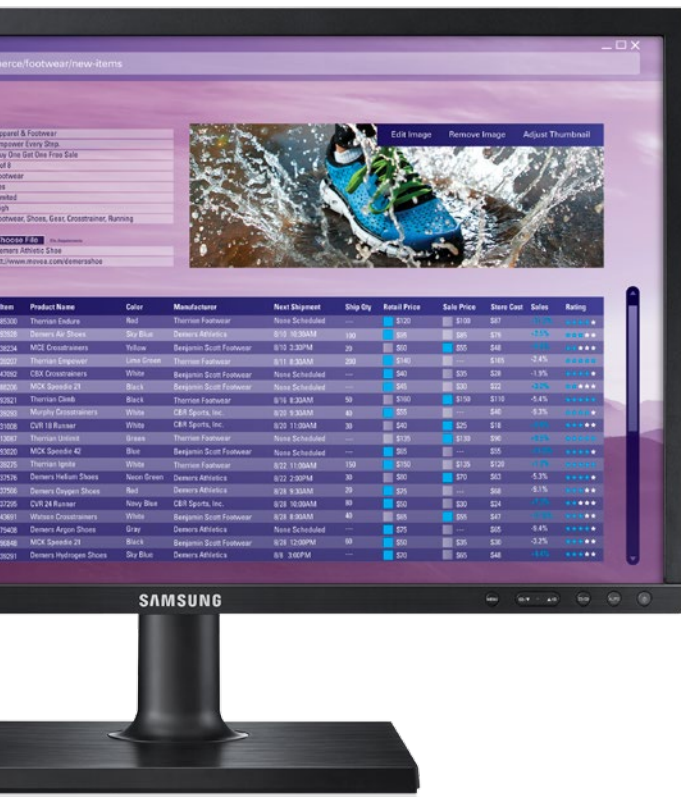

# Mega pixels, mini price

### 24" desktop monitor

Affordability with advanced image quality is a rare combination. And it's all yours with the Samsung SE650 Series desktop monitor lineup. Take the Samsung S24E650DW. It utilizes Samsung's PLS panel technology to deliver outstanding picture quality, as well as wide 178° viewing angles. It's the 24" monitor of choice where a 16:10 aspect ratio screen is needed, delivering a high resolution of 1920 x 1200 for crisp fonts and images. The S24E650DW features approximately 30% recycled material, less than 0.005W Off Mode power consumption, and the fully adjustable stand keeps users more comfortable, focused and productive. Rounding out the features are VGA, DVI, USB and DisplayPort connections, VESA mount compatibility, a matte black bezel with clearly labeled buttons, speaker bar compatibility and a 3-year warranty. The Samsung S24E650DW. The cost says budget. The screen says otherwise.

#### Impressive picture quality

The LED-backlit LCD screen delivers sharp, bright, beautiful images. Mega infinity dynamic contrast ratio ensures subtle detail even in the lights and darks, and MagicAngle technology delivers improved color even when viewed off-angle.

#### Ergonomic, adjustable stand

The monitor swivels, tilts, pivots and is height-adjustable, for greater user comfort. And since the monitor is VESA compatible, installation on a wall or separate mounting arm is easy.