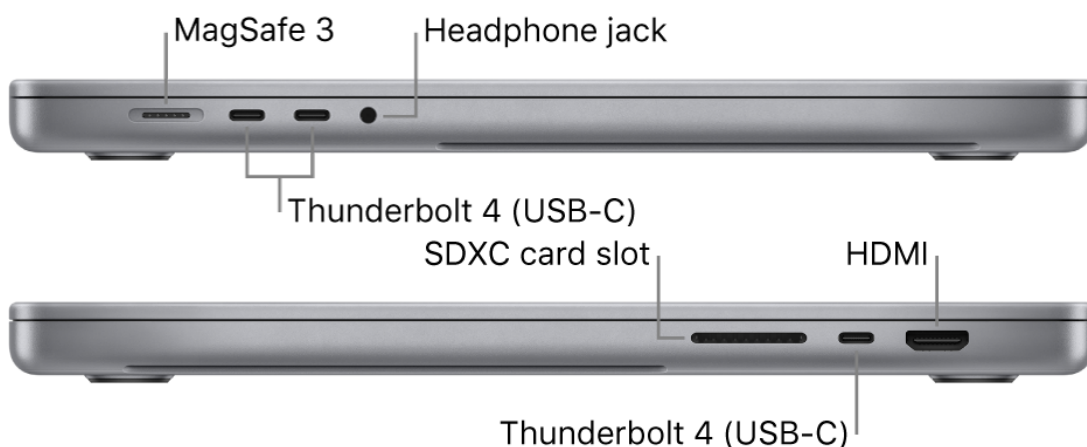

Memory

Apple M1 Pro Chip

- 16GB unified memory
 - *Configurable to 32GB (M1 Pro or M1 Max) or 64GB (M1 Max)*

Battery and Power³

- Up to 17 hours Apple TV app movie playback
- Up to 11 hours wireless web

- 70-watt-hour lithium-polymer battery³
- 67W USB-C Power Adapter (included with M1 Pro with 8-core CPU)
- 96W USB-C Power Adapter (included with M1 Pro with 10-core CPU or M1 Max, configurable with M1 Pro with 8-core CPU)
- USB-C to MagSafe 3 Cable
- Fast-charge capable with 96W USB-C Power Adapter

Storage⁴

Apple M1 Pro Chip

- 512GB SSD
 - Configurable to 1TB, 2TB, 4TB, or 8TB

Charging and Expansion

- SDXC card slot
- HDMI port
- 3.5 mm headphone jack
- MagSafe 3 port
- Three Thunderbolt 4 (USB-C) ports with support for:
 - Charging
 - DisplayPort
 - Thunderbolt 4 (up to 40Gb/s)
 - USB 4 (up to 40Gb/s)